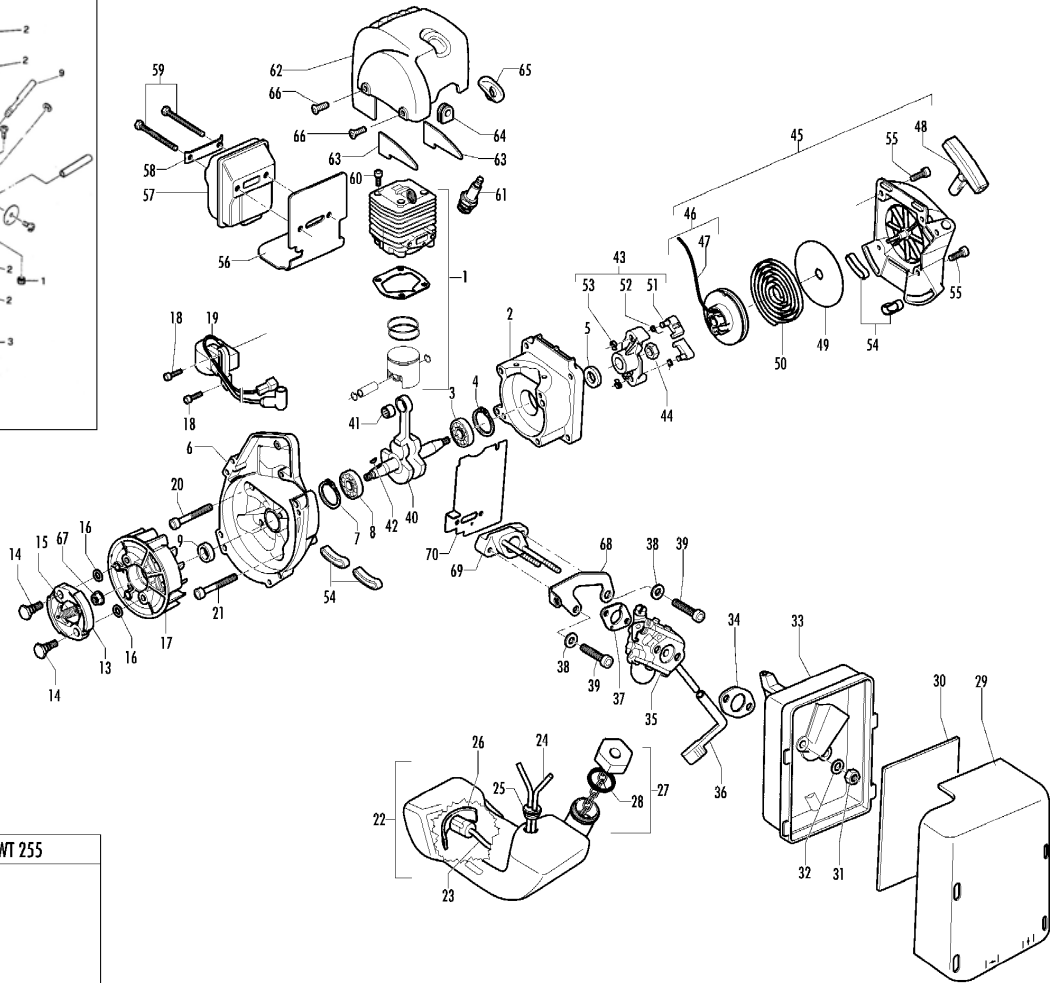

FIGURE 5 WALBRO WT 255

FIGURE 3

Item	P/N McC	P/N ELX	Qty	DESCRIPTION
FIGURE 1				
1	FIGURE 3			
2	247936	538247936	1	crankcase kit (starter)
3	• 235900	538235900	1	ball bearing 6002(15/32/9)
4	• 235899	538235899	1	seeger
C 5	• 228872	538228872	1	seal 13-32-5 (S7)
6	247935	538247935	1	crankcase kit (Flywheel)
7	• 235899	538235899	1	seeger ring
8	• 235900	538235900	1	ball bearing 6002(15/32/9)
C 9	• 228872	538228872	1	seal 13-32-5 (S7)
B 13	247937	538247937	1	clutch assy
14	• 241269	538241269	2	pin
C 15	• 241270	538241270	1	clutch spring
16	• 236956	538236956	2	washer
17	241240	538241240	1	flywheel
18	235806	538235806	2	screw M5x20
C 19	241298	538241298	1	ignition coil
20	235808	538235808	2	screw M5x50
21	235804	538235804	2	screw M5x30
C 22	241541	538241541	1	tank mix assy
B 23	• 229809	538229809	1	hose fuel mm245
B 24	• 229743	538229743	1	hose fuel 150mm
C 25	• 235675	538235675	1	fuel tank grommet
A 26	240452	538240452	1	pick up fuel
B 27	236563	538236563	1	fuel cap ass'y
A 28	• 236564	538236564	1	cap gasket
29	242711	538242711	1	air filter cover
B 30	241523	538241523	1	air filter
31	235642	538235642	2	nut M5
32	235248	538235248	2	washer
33	237452	538237452	1	air filter box
A 34	227417	538227417	1	gasket
C 35	FIGURE 5			
36	227255	538227255	1	choke knob
A 37	227692	538227692	1	gasket
38	235248	538235248	2	washer
39	235803	538235803	2	screw M5x25
40	241266	538241266	1	crankshaft assy
C 41	• 235742	538235742	1	needle bearing Ø 9x14x12
C 42	227631	538227631	1	key
43	242800	538242800	1	starter pawl ass'y
44	235218	538235218	1	nut M8
C 45	242808	538242808	1	starter assy
B 46	• 249163	538249163	1	pulley/rope
A 47	• 227703	538227703	1	rope
48	• 240884	538240884	1	starter handle
49	• 227467	538227467	1	spring shield
B 50	• 227300	538227300	1	rewind spring
B 51	• 241781	538241781	2	pawl
52	• 241782	538241782	2	spring shield
B 53	• 111088	538111088	2	snap ring
54	241248	538241248	4	fuel tank grommet
55	236527	538236527	4	screw M6x16
C 56	241280	538241280	1	muffler gasket
C 57	241432	538241432	1	muffler assy
58	• 227236	538227236	1	clamp
59	• 227274	538227274	2	screw M5x60
60	227565	538227565	4	screw M5x25
A 61	92879	538092879	1	spark plug RDJ8J
62	242706	538242706	1	engine cover
63	241416	538241416	2	engine cover gasket