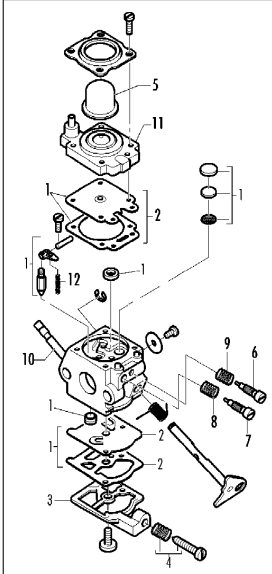

FIGURE 5 WALBRO WT 255

FIGURE 3

Item	P/N McC	P/N ELX	Qty	DESCRIPTION
FIGURE 1				
1	FIGURE 3			
2	247936	538247936	1	crankcase kit (starter)
3	• 235900	538235900	1	ball bearing 6002(15/32/9)
4	• 235899	538235899	1	seeger
C 5	• 228872	538228872	1	seal 13-32-5 (S7)
6	247935	538247935	1	crankcase kit (Flywheel)
7	• 235899	538235899	1	seeger ring
8	• 235900	538235900	1	ball bearing 6002(15/32/9)
C 9	• 228872	538228872	1	seal 13-32-5 (S7)
B 13	247937	538247937	1	clutch assy
14	• 241269	538241269	2	pin
C 15	• 241270	538241270	1	clutch spring
16	• 236956	538236956	2	washer
17	241240	538241240	1	flywheel
18	235806	538235806	2	screw M5x20
C 19	241298	538241298	1	ignition coil
20	235808	538235808	2	screw M5x50
21	235804	538235804	2	screw M5x30
C 22	241541	538241541	1	tank mix assy
B 23	• 229809	538229809	1	hose fuel mm245
B 24	• 229743	538229743	1	hose fuel 150mm
C 25	• 235675	538235675	1	fuel tank grommet
A 26	240452	538240452	1	pick up fuel
B 27	236563	538236563	1	fuel cap ass'y
A 28	• 236564	538236564	1	cap gasket
29	242711	538242711	1	air filter cover
B 30	241523	538241523	1	air filter
31	235642	538235642	2	nut M5
32	235248	538235248	2	washer
33	237452	538237452	1	air filter box
A 34	227417	538227417	1	gasket
C 35	FIGURE 5			
36	227255	538227255	1	choke knob
A 37	227692	538227692	1	gasket
38	235248	538235248	2	washer
39	235803	538235803	2	screw M5x25
40	241266	538241266	1	crankshaft assy
C 41	• 235742	538235742	1	needle bearing Ø 9x14x12
C 42	227631	538227631	1	key
43	242800	538242800	1	starter pawl ass'y
44	235218	538235218	1	nut M8
C 45	242808	538242808	1	starter assy
B 46	• 249163	538249163	1	pulley/rope
A 47	• 227703	538227703	1	rope
48	• 240884	538240884	1	starter handle
49	• 227467	538227467	1	spring shield
B 50	• 227300	538227300	1	rewind spring
B 51	• 241781	538241781	2	pawl
52	• 241782	538241782	2	spring shield
B 53	• 111088	538111088	2	snap ring
54	241248	538241248	4	fuel tank grommet
55	236527	538236527	4	screw M6x16
C 56	241280	538241280	1	muffler gasket
C 57	241432	538241432	1	muffler assy
58	• 227236	538227236	1	clamp
59	• 227274	538227274	2	screw M5x60
60	227565	538227565	4	screw M5x25
A 61	92879	538092879	1	spark plug RDJ8J
62	242706	538242706	1	engine cover
63	241416	538241416	2	engine cover gasket