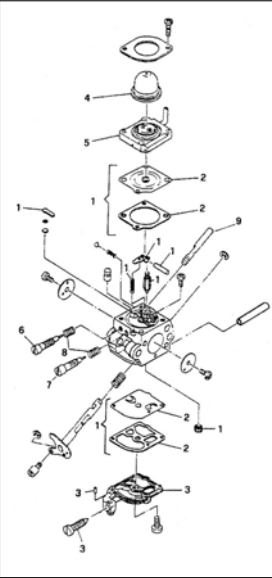

Service

FIGURE 6 ZAMA C1Q M31