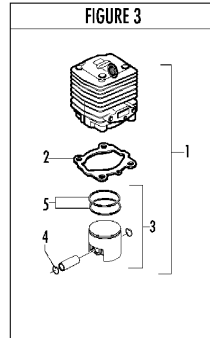

FIGURE 5 WALBRO WT 255

FIGURE 3

Item	P/N McC	P/N ELX	Qty	DESCRIPTION
FIGURE 1				
1	FIGURE 3			
2	247936	538247936	1	crankcase kit (starter)
3	• 235900	538235900	1	ball bearing 6002(15/32/9)
4	• 235899	538235899	1	seeger
C 5	• 228872	538228872	1	seal 13-32-5 (S7)
6	247935	538247935	1	crankcase kit (Flywheel)
7	• 235899	538235899	1	seeger ring
8	• 235900	538235900	1	ball bearing 6002(15/32/9)
C 9	• 228872	538228872	1	seal 13-32-5 (S7)
B 13	247937	538247937	1	clutch assy
14	• 241269	538241269	2	pin
C 15	• 241270	538241270	1	clutch spring
16	• 236956	538236956	2	washer
17	241240	538241240	1	flywheel
18	235806	538235806	2	screw M5x20
C 19	241298	538241298	1	ignition coil
20	235808	538235808	2	screw M5x50
21	235804	538235804	2	screw M5x30
C 22	241541	538241541	1	tank mix assy
B 23	• 229809	538229809	1	hose fuel mm245
B 24	• 229743	538229743	1	hose fuel 150mm
C 25	• 235675	538235675	1	fuel tank grommet
A 26	240452	538240452	1	pick up fuel
B 27	236563	538236563	1	fuel cap ass'y
A 28	• 236564	538236564	1	cap gasket
29	242711	538242711	1	air filter cover
B 30	241523	538241523	1	air filter
31	235642	538235642	2	nut M5
32	235248	538235248	2	washer
33	237452	538237452	1	air filter box
A 34	227417	538227417	1	gasket
C 35	FIGURE 5			
36	227255	538227255	1	choke knob
A 37	227692	538227692	1	gasket
38	235248	538235248	2	washer
39	235803	538235803	2	screw M5x25
40	241266	538241266	1	crankshaft assy
C 41	• 235742	538235742	1	needle bearing Ø 9x14x12
C 42	227631	538227631	1	key
43	242800	538242800	1	starter pawl ass'y
44	235218	538235218	1	nut M8
C 45	242808	538242808	1	starter assy
B 46	• 249163	538249163	1	pulley/rope
A 47	• 227703	538227703	1	rope
48	• 240884	538240884	1	starter handle
49	• 227467	538227467	1	spring shield
B 50	• 227300	538227300	1	rewind spring
B 51	• 241781	538241781	2	pawl
52	• 241782	538241782	2	spring shield
B 53	• 111088	538111088	2	snap ring
54	241248	538241248	4	fuel tank grommet
55	236527	538236527	4	screw M6x16
C 56	241280	538241280	1	muffler gasket
C 57	241432	538241432	1	muffler assy
58	• 227236	538227236	1	clamp
59	• 227274	538227274	2	screw M5x60
60	227565	538227565	4	screw M5x25
A 61	92879	538092879	1	spark plug RDJ8J
62	242706	538242706	1	engine cover
63	241416	538241416	2	engine cover gasket